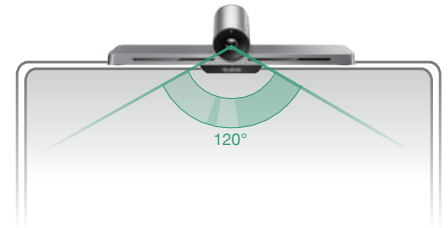

VC210 Teams Edition

Video Collaboration Bar

For huddle and small room

Plug-and-play
Setup

Intuitive Teams
Interface

Life-like Video
Quality

Immersive Audio
Experience

Yealink VC210 Teams Edition, an affordable video collaboration bar designed for huddle and small room.

With Microsoft Teams built right in, the device provides a simple and smooth Teams meeting experience with the premium video and voice quality, either working with a touch or normal display.

Meeting is That Simple Perfect for various layout of small spaces, the compact VC210 comes with features you need highly integrated. The lightweight bar is able to mount either on the wall, top of display, or on a flat surface. Simply plug in the cables, you are ready for a meeting with intuitive Teams interface that you already knew and like.

Capture All Details The ultra HD 4K camera features auto framing with 120° field-of-view, ensuring that every participant can be clearly captured during the meeting, even those sit closest to the camera. The life-like meeting experience greatly enhances small-space meeting collaborations.

Hear and Speak Easy Yealink CP900 speakerphone comes as the dedicated voice device to deliver a more stable and immersive audio experience. The full-duplex speakerphone features HD voice and six-microphone beamforming, people on both ends can always enjoy a life-like communication regardless of the position of seats. Noise reduction and echo cancellation technology ensure that conversations sounds naturally while reducing background noise and reverberation.